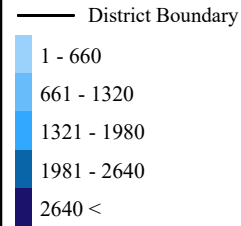

Families Affected by the Natural Disasters (26 Sep 2023 - 03 Oct 2023)

Cutting Failure, Fire, Flood, Heavy Rain, High Wind, Lightning

Legend

Scale

Scale Text 1:2000000

Linear Scale

Summary data

Families Affected by the Natural Disasters		
District	Family	Person
Ampara	3	16
Colombo	2,098	7,078
Galle	2,041	5,615
Gampaha	4,908	20,553
Hambantota	720	2,472
Kalutara	541	2,055
Kandy	6	24
Kegalle	58	237
Kurunegala	30	100
Matarara	1,708	6,774
Nuwara Eliya	1	3
Puttalam	177	762
Ratnapura	242	925
Total	12,533	46,614