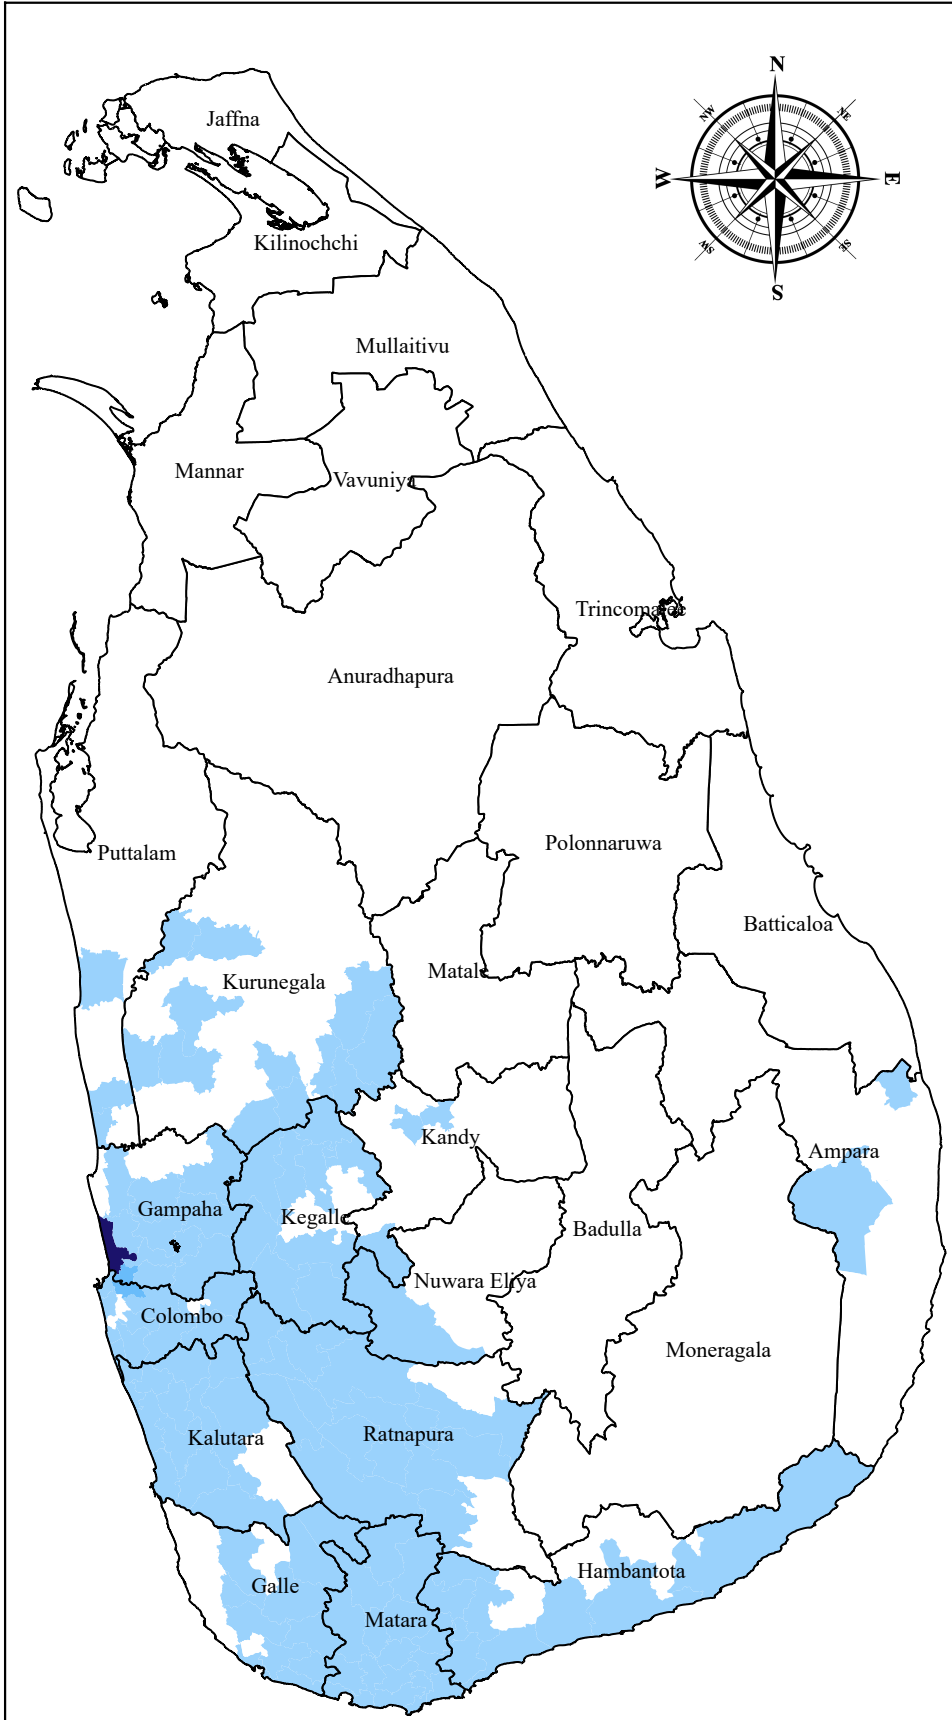

Families Affected by the Natural Disasters (26 Sep 2023 - 03 Oct 2023)

Cutting Failure, Fire, Flood, Heavy Rain, High Wind, Lightning

Legend

Scale

Scale Text 1:2000000

Linear Scale

Summary data

Families Affected by the Natural Disasters		
District	Family	Person
Ampara	3	16
Colombo	2,098	7,078
Galle	2,041	5,615
Gampaha	4,908	20,553
Hambantota	720	2,472
Kalutara	541	2,055
Kandy	6	24
Kegalle	58	237
Kurunegala	30	100
Matarara	1,708	6,774
Nuwara Eliya	1	3
Puttalam	177	762
Ratnapura	242	925
Total	12,533	46,614

Source of Data

Base Map: Survey Department
Data prepared by: M.A.D.N Muthukuda

Printed

Date: 03-Oct-2023 System Generated Map
Situation Report at 2023-09-26 - 2023-10-03

National Disaster Relief Services Centre